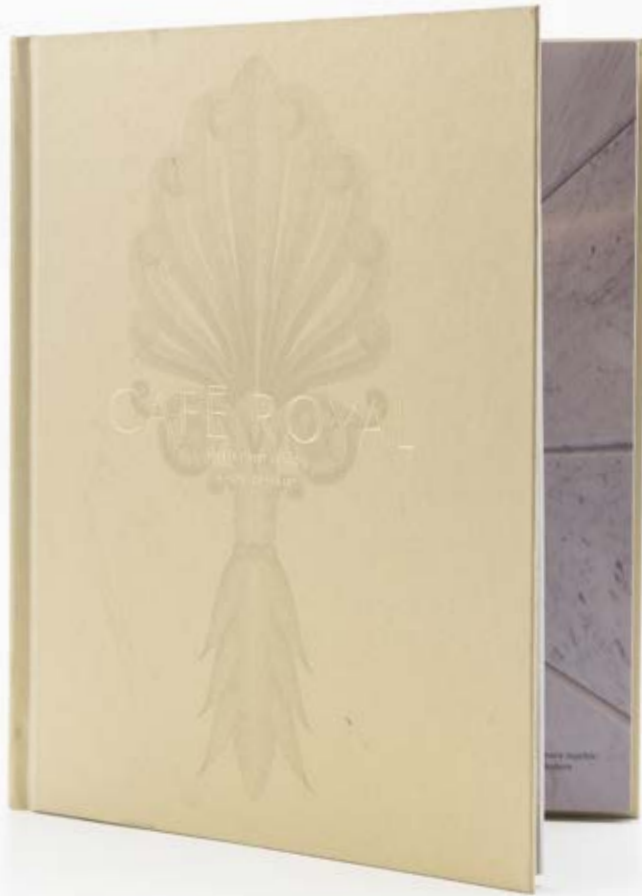

## WHISKY BOTTLE

**Concept:** Label Inside the Whisky Bottle

**Logo:** Die Cut, Chemical Etch

**Material:** Stainless Steel Grade 316

# COPPER METAL MENU

**Bindery Mechanism:** Chicago Screws

**Logo Treatment:** Embossed, Die Cut

**Material:** Copper, Black Touche, Teslin

Die Cut

DINNER  
PLATE

**Color:** Antique Gold, P358C

**Treatment:** Raised Gold

**Material:** Porcelain